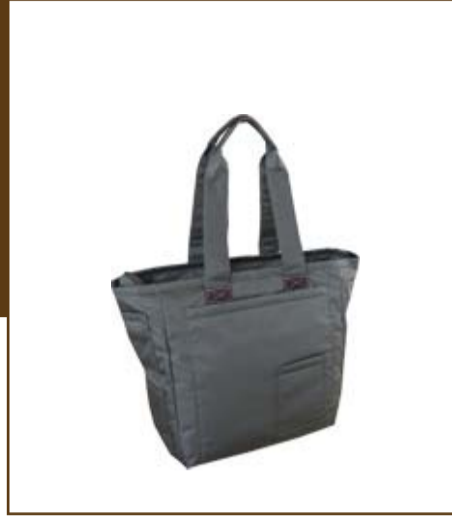

Lānai  
**TRANSIT**  
Travel Bag Collection

**TORINO TOTE**

**DATA**

Size : W32 x H45 x D18cm

Color :

BLK	NVY	OAK	CHO
BRN	ORA	PNK	BEI
MUS	L.GRN	BLU	

Tote Bag  
**TORINO TOTE**

The bags made of  
Hawaiian living

2 pockets on the left side gusset.

Using high quality  
Italian vegetable leather.

Attachable bottom panel.

Useful organizer inside the bag.

2 open type pockets on the front,

Flap closed pocket is useful  
for put the documents.

Small umbrella can be put  
in the right side gusset pocket.

Bottle stand flap inside the main room

2 zipper pockets on the back side.

Large space in the main room.